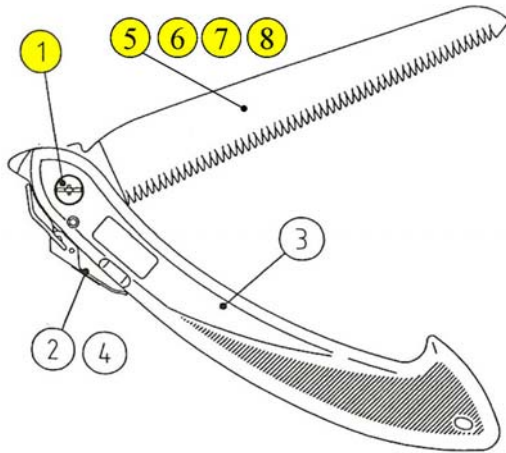

SA-G18/G18L/G18H/GR18L

SPARE PARTS DIAGRAM

- | | | |
|----|-----------|----------------------------------|
| 1. | SP-SA1 | Bolt & Nut |
| 2. | | Latch Lock Set for SA-G18 Series |
| 3. | | Grip Only |
| 4. | | Latch Lock Set for SA-GR18L |
| 5. | SB-P181 | Spare Blade for SA-G18 |
| 6. | SB-P18L1 | Spare Blade for SA-G18L |
| 7. | SB-P18H1 | Spare Blade for SA-G18H |
| 8. | SB-GR18L1 | Spare Blade for SA-GR18L |