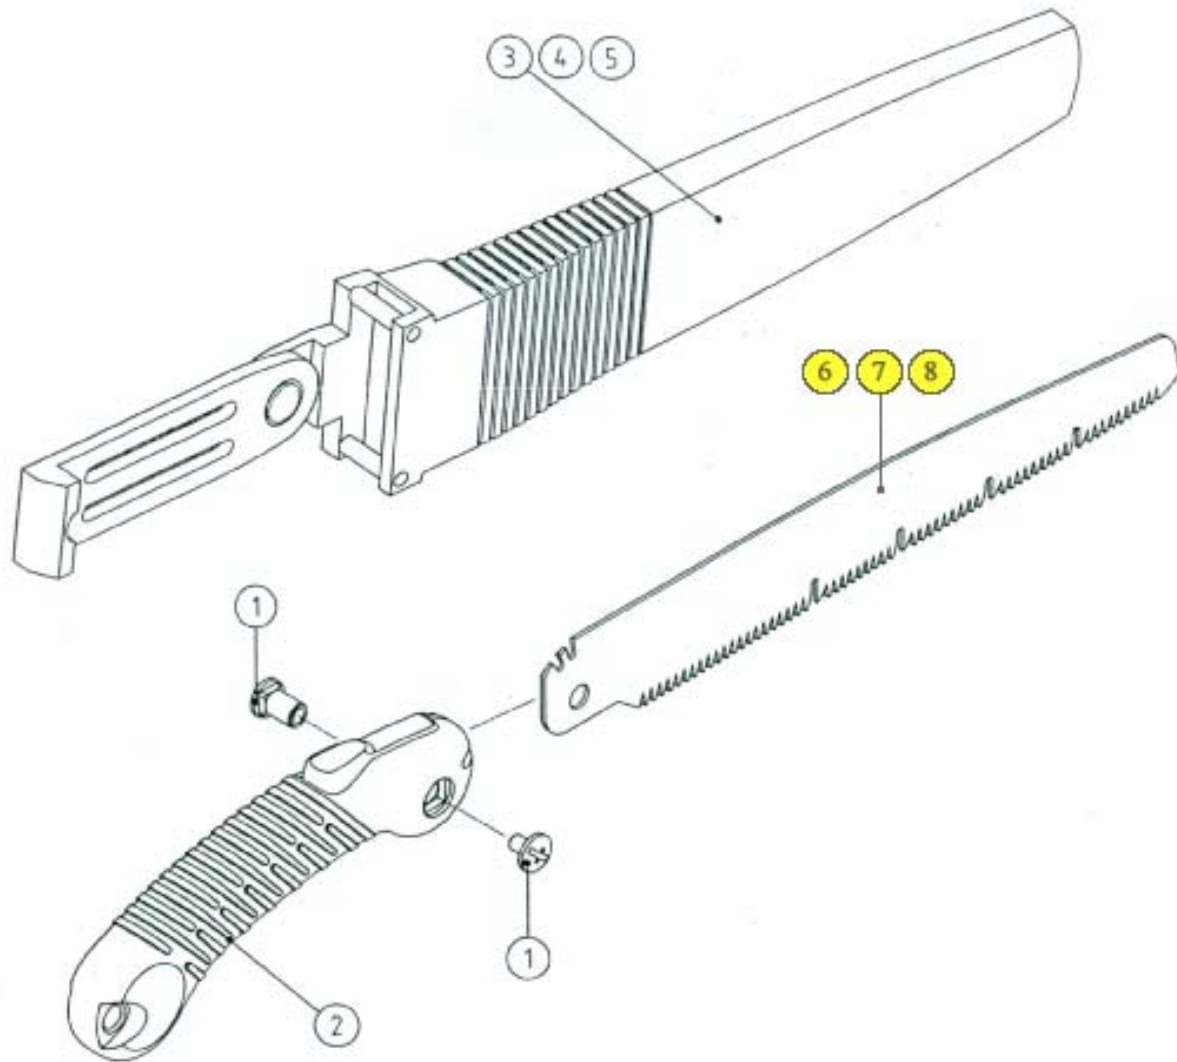

SA-TL24/27/30

SPARE PARTS DIAGRAM

- | | |
|-------------|-------------------------|
| 1. | Bolt & Nut |
| 2. | Grip |
| 3. | Sheath for SA-TL24 |
| 4. | Sheath for SA-TL27 |
| 5. | Sheath for SA-TL30 |
| 6. SB-TL241 | Spare Blade for SA-TL24 |
| 7. SB-TL271 | Spare Blade for SA-TL27 |
| 8. SB-TL301 | Spare Blade for SA-TL30 |