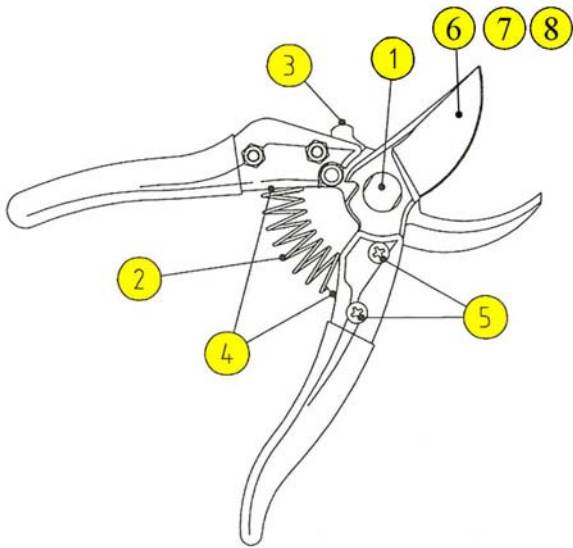

HP-V7Z / V8Z / V9Z

SPARE PARTS DIAGRAM

- | | | |
|----|----------|------------------------|
| 1. | SP-HP60 | Bolt & Nut |
| 2. | SP-HP61 | Spring |
| 3. | SP-HP62 | Latch Lock Set |
| 4. | SP-HP151 | Rubber Cushion |
| 5. | SP-V8323 | Screw & Nut for Handle |
| 6. | SP-V7Z1 | Blade Set for HP-V7Z |
| 7. | SP-V8Z1 | Blade Set for HP-V8Z |
| 8. | SP-V9Z1 | Blade Set for HP-V9Z |