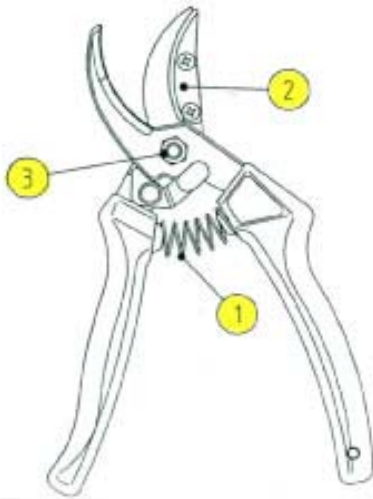

HP-120EUR

SPARE PARTS DIAGRAM

1. SP-HP157 Spring
2. SP-120322 Holding Device Set for Cutting Blade
3. SP-HP14 Bolt & Nut

*All highlighted items are available from inventory.
All others are available by Special Order.*