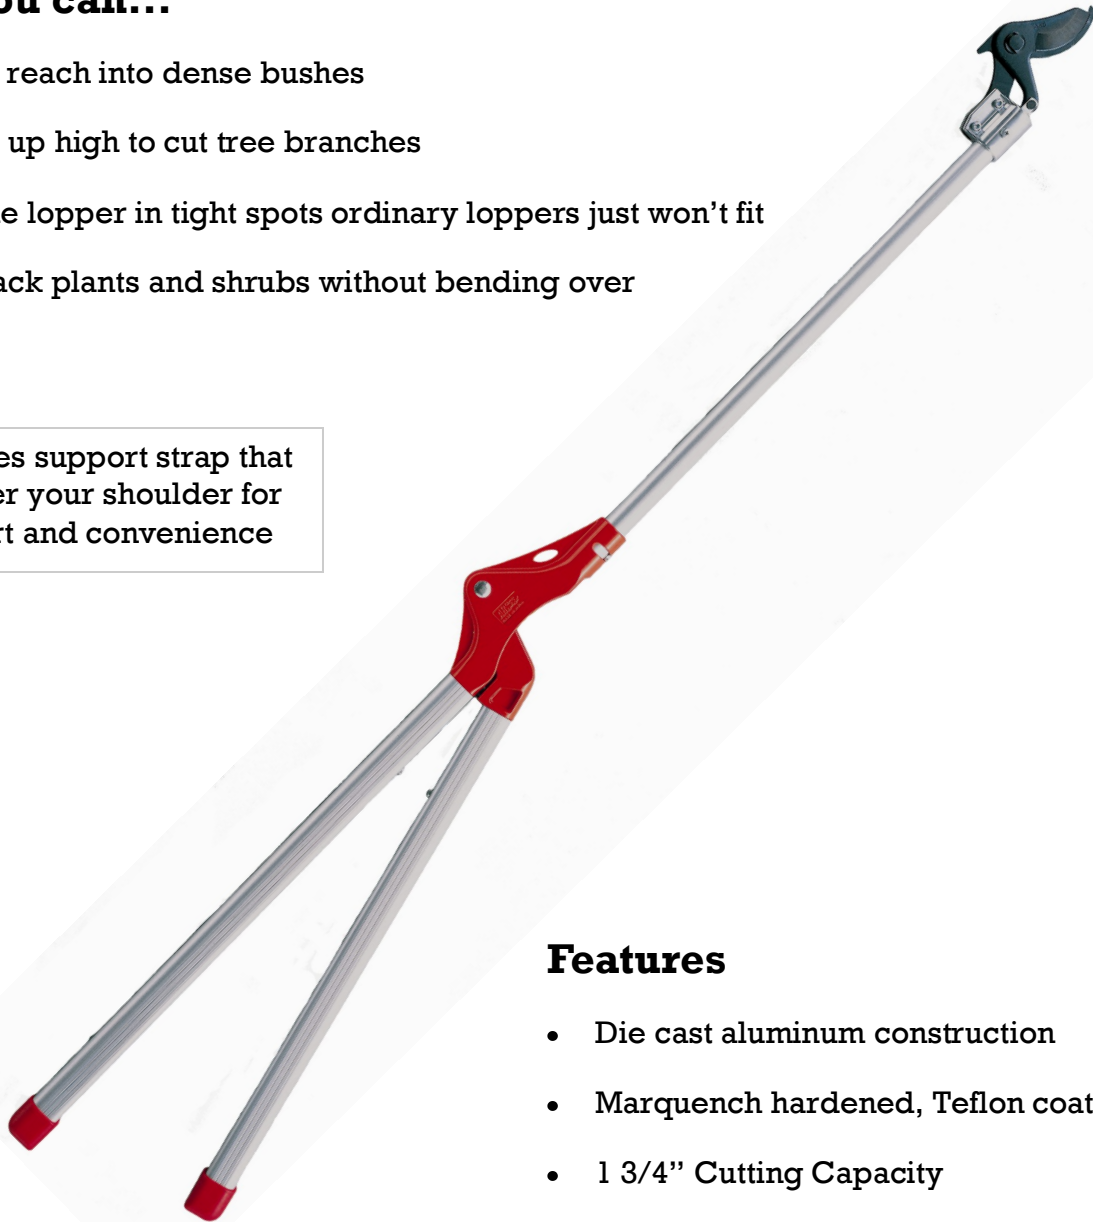

Long Reach Loppers

For all those times the branch is “just out of reach”

Now you can...

- Easily reach into dense bushes
- Reach up high to cut tree branches
- Use the lopper in tight spots ordinary loppers just won't fit
- Cut back plants and shrubs without bending over

Includes support strap that fits over your shoulder for comfort and convenience

Features

- Die cast aluminum construction
- Marquench hardened, Teflon coated blades
- 1 3/4" Cutting Capacity

Available in 2 Lengths:

LP-18515: 5' OAL

LP-18518: 6' OAL

GROWTECH, INC. * 34 Congress Circle West, Roselle, IL 60172 * (800) 204-GROW (4769)
(630) 980-4877 Fax * growtech@growtech.com * www.growtech.com

“Always Really Sharp”